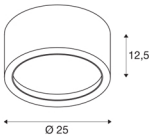

FERA 25 CL

LED Indoor surface-mounted ceiling light, black, 3000-K, 100°

TECHNICAL DATA

Item no.:	1001939
Primary nominal voltage	220-240V ~50/60Hz mA/V
Secondary power / secondary voltage	550mA
Height	12.5 cm
Diameter	25 cm
Net weight	1.843 kg
Gross weight	2.257 kg
IP Code	IP 20
Safety class	I
Assembly	Surface
Assembly details	Ceiling
Wattage	23 W
Lumen	1800 lm
Colour temperature	3000 Kelvin
Beam angle	100 °
Color	black
CRI	80
LXXBXX data	L70B50
Minimum ambient temperature	0 °C
Maximum ambient temperature	45 °C
BIG WHITE Page	285