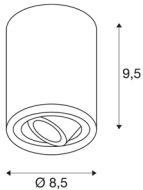

## TRILEDO CL

indoor surface-mounted ceiling light, QPAR51, black, max 10W

The rotating and swivelling ceiling light TRILEDO ROUND CL is made of aluminium and comes in housing colours of white, brushed aluminium and matt black. Thanks to its aluminium lamp head, the cone of light can be individually aligned. Equipped with one GU10, the luminaire makes it possible to connect directly to a 230V mains voltage supply.

## TECHNICAL DATA

Item no.:	1002010
Socket	GU10
Lamp	LED GU10 51mm
Number of sockets	1
Lamps included	No
Primary nominal voltage	220-240V ~50/60Hz mA/V
Tilt range	20 °
Horizontal rotation range	350 °
Height	9.5 cm
Diameter	8.5 cm
Net weight	0.442 kg
Gross weight	0.539 kg
IP Code	IP 20
Safety class	I
Assembly	Surface
Assembly details	Ceiling
Wattage	10 W
Color	black
BIG WHITE Page	266