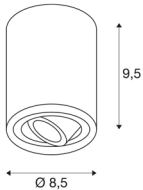

TRILEDO CL

indoor surface-mounted ceiling light, QPAR51, white, max 10W

The rotating and swivelling ceiling light TRILEDO ROUND CL is made of aluminium and comes in housing colours of white, brushed aluminium and matt black. Thanks to its aluminium lamp head, the cone of light can be individually aligned. Equipped with one GU10, the luminaire makes it possible to connect directly to a 230V mains voltage supply.

TECHNICAL DATA

Item no.:	1002011
Socket	GU10
Lamp	LED GU10 51mm
Number of sockets	1
Lamps included	No
Primary nominal voltage	220-240V ~50/60Hz mA/V
Tilt range	20 °
Horizontal rotation range	350 °
Height	9.5 cm
Diameter	8.5 cm
Net weight	0.442 kg
Gross weight	0.54 kg
IP Code	IP 20
Safety class	I
Assembly	Surface
Assembly details	Ceiling
Wattage	10 W
Color	white
BIG WHITE Page	266