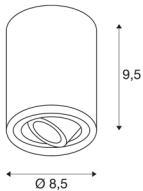

TRILEDO CL

indoor surface-mounted ceiling light, QPAR51, brushed aluminium, max 10W

The rotating and swivelling ceiling light TRILEDO ROUND CL is made of aluminium and comes in housing colours of white, brushed aluminium and matt black. Thanks to its aluminium lamp head, the cone of light can be individually aligned. Equipped with one GU10, the luminaire makes it possible to connect directly to a 230V mains voltage supply.

TECHNICAL DATA

Item no.:	1002012
Socket	GU10
Lamp	LED GU10 51mm
Number of sockets	1
Lamps included	No
Primary nominal voltage	220-240V ~50/60Hz mA/V
Tilt range	20 °
Horizontal rotation range	350 °
Height	9.5 cm
Diameter	8.5 cm
Net weight	0.45 kg
Gross weight	0.548 kg
IP Code	IP 20
Safety class	I
Assembly	Surface
Assembly details	Ceiling
Wattage	10 W
Color	aluminium
BIG WHITE Page	266