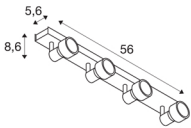

PURI CW

Indoor surface-mounted wall and ceiling light, quad, QPAR51, black, 4x50W

TECHNICAL DATA

Item no.:	1002029
Socket	GU10
Lamp	QPAR51
Number of sockets	4
Lamps included	No
Primary nominal voltage	220-240V ~50/60Hz mA/V
Tilt range	85 °
Horizontal rotation range	350 °
Length	56 cm
Width	5.6 cm
Height	8.6 cm
Net weight	1.273 kg
Gross weight	1.591 kg
IP Code	IP 20
Safety class	I
Assembly	Surface
Assembly details	Ceiling,Wall
Wattage	50 W
Color	black
BIG WHITE Page	312