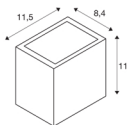

## SITRA CUBE WL

LED outdoor surface-mounted wall and ceiling light, white, IP44, 3000K, 10W

SITRA CUBE wall light made from painted aluminium. Thanks to the position of the two built-in high-performance LEDs, the fitted luminaire produces two equal, but opposite, cones of light (UP/DOWN). With protection class IP44 it is suitable for outdoor use. The electrical connection of the luminaire, which comes in various colours, is directly to the 230V mains supply.

## TECHNICAL DATA

Item no.:	1002033
Number of different light outlets	2
Primary nominal voltage	100-277V ~50/60Hz mA/V
Secondary power / secondary voltage	500mA
Width	11.8 cm
Height	11 cm
Depth	8.4 cm
Net weight	0.875 kg
Gross weight	0.962 kg
IP Code	IP 44
Safety class	I
Impact resistance class	IK05
Impact resistance	0,7 Joule
Assembly	Surface
Assembly details	Wall
Wattage	11 W
Lumen	1100 / 1270 lm
Colour temperature	3000/4000 Kelvin
Beam angle	105 °
Color	white
CRI	80
LXXBXX data	L70B50