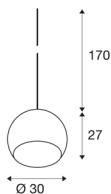

BIG SUN 30 PD

indoor pendant, E27, white, max. 60W

The large version of the spherical 240V pendant SUN consists of a high-quality glass shade which is visually complemented by a chrome-plated retaining bracket made from aluminium. The glass shade is hand blown, meaning that each BIG SUN pendant is always unique. A suitable ceiling plate can be ordered separately.

TECHNICAL DATA

Item no.:	1002046
Socket	E27
Number of sockets	1
Primary nominal voltage	220-240V ~50/60Hz mA/V
Pendant length	170 cm
Height	27.3 cm
Diameter	30 cm
Net weight	1.259 kg
Gross weight	3.279 kg
IP Code	IP 20
Safety class	II
Assembly	Surface
Assembly details	Ceiling with Acc.
Wattage	60 W
Color	white
BIG WHITE Page	173