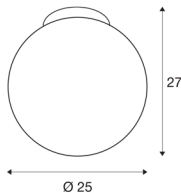

ROTOBALL 25 CL

Indoor surface-mounted ceiling light, E27, white, max. 24W

The spherical ROTOBALL 25 240V ceiling light consists of a lamp shade made from temperature-resistant plastic, which is visually complemented by a silver grey, steel mounting bracket. The voluminous lamp shade provides homogeneous illumination characteristics in combination with the standard E27 socket for the energy-saving or LED lamps that are used. The package includes an appropriate ceiling plate. The ROTOBALL 25 ceiling light is therefore ready for direct connection to a 230V mains voltage supply.

TECHNICAL DATA

Item no.:	1002051
Socket	E27
Number of sockets	1
Primary nominal voltage	220-240V ~50/60Hz mA/V
Height	27 cm
Diameter	25 cm
Net weight	0.794 kg
Gross weight	1.326 kg
IP Code	IP 20
Safety class	I
Assembly	Surface
Assembly details	Ceiling
Wattage	24 W
Color	white
Maximum ambient temperature	40 °C
BIG WHITE Page	289