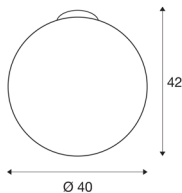

ROTOBALL 40 CL

Indoor surface-mounted ceiling light, E27, white, max. 24W

The spherical ROTOBALL 40 240V ceiling light consists of a lamp shade made from temperature-resistant plastic, which is visually complemented by a silver grey, steel mounting bracket. The voluminous lamp shade provides homogeneous illumination characteristics in combination with the standard E27 socket for the energy-saving or LED lamps that are used. The package includes an appropriate ceiling plate. The ROTOBALL 40 ceiling light is therefore ready for direct connection to a 230V mains voltage supply.

TECHNICAL DATA

Item no.:	1002052
Socket	E27
Number of sockets	1
Primary nominal voltage	220-240V ~50/60Hz mA/V
Height	42 cm
Diameter	40 cm
Net weight	1.985 kg
Gross weight	3.28 kg
IP Code	IP 20
Safety class	I
Assembly	Surface
Assembly details	Ceiling
Wattage	24 W
Color	white
Maximum ambient temperature	40 °C
BIG WHITE Page	289