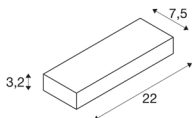

PEMA® WL

LED Outdoor surface-mounted wall light, IP54, anthracite, 3000K

The PEMA LED wall light consists of painted aluminium and glass, which covers the built-in LEDs. It is protection class IP54 and suitable for outdoor use. The electrical connection of the luminaire, which comes in various colours, is made directly to the 230V mains supply.

TECHNICAL DATA

Item no.:	1002069
Primary nominal voltage	220-240V ~50/60Hz mA/V
Width	22 cm
Height	3.2 cm
Depth	7.5 cm
Net weight	0.714 kg
Gross weight	0.805 kg
IP Code	IP 54
Safety class	I
Impact resistance class	IK05
Impact resistance	0,7 Joule
Assembly	Surface
Assembly details	Wall
Wattage	7.7 W
Lumen	640 lm
Colour temperature	3000 Kelvin
Beam angle	110 °
Color	anthracite
LXXBXX data	L70B50
Minimum ambient temperature	0 °C
Maximum ambient temperature	45 °C
BIG WHITE Page	639