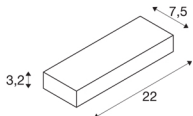

PEMA® WL

LED Outdoor surface-mounted wall light, IP54, white, 3000K

TECHNICAL DATA

Item no.:	1002070
Primary nominal voltage	220-240V ~50/60Hz mA/V
Width	22 cm
Height	3.2 cm
Depth	7.5 cm
Net weight	0.716 kg
Gross weight	0.798 kg
IP Code	IP 54
Safety class	I
Impact resistance class	IK05
Impact resistance	0,7 Joule
Assembly	Surface
Assembly details	Wall
Wattage	7.7 W
Lumen	640 lm
Colour temperature	3000 Kelvin
Beam angle	110 °
Color	white
LXXBXX data	L70B50
Minimum ambient temperature	0 °C
Maximum ambient temperature	45 °C
BIG WHITE Page	639