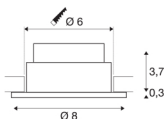

PATTI-I

LED outdoor recessed ceiling light, round DL IP65
black 1800-3000K

TECHNICAL DATA

Item no.:	1002098
Primary nominal voltage	220-240V ~50/60Hz mA/V
Secondary power / secondary voltage	350mA
Height	4 cm
Diameter	8 cm
Installation diameter	6 cm
Installation depth	6 cm
Net weight	0.229 kg
Gross weight	0.281 kg
IP Code	IP 20 / IP 65
Safety class	II
Impact resistance class	IK02
Impact resistance	0,2 Joule
Assembly	Recessed
Assembly details	Ceiling
Dimmable	Yes
Dimming technology	Leading edge, trailing edge
Wattage	7.3 W
Lumen	440 lm
Colour temperature	1800-3000 Kelvin
Beam angle	38 °
Color	black