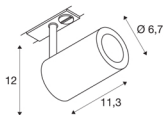

ENOLA_B TRACK SPOT

QPAR51 black, 50W, incl. 1-circuit adapter

The puristic ENOLA B track-mounted spotlight consists of an aluminium and steel structure and is optionally available with a white, black, or silver grey housing. The lamp head can be rotated and swivelled. Because of the built-in GU-10 240V socket, the ENOLA_B is ready for direct connection to the 1-circuit 240V track system.

TECHNICAL DATA

Item no.:	1002110
Socket	GU10
Lamp	QPAR51
Number of sockets	1
Lamps included	No
Primary nominal voltage	220-240V ~50/60Hz mA/V
Tilt range	90 °
Horizontal rotation range	350 °
Length	11.3 cm
Height	12 cm
Diameter	6.7 cm
Net weight	0.366 kg
Gross weight	0.464 kg
IP Code	IP 20
Safety class	I
Assembly	Surface
Assembly details	Track Ceiling, Track Wall
Wattage	50 W
Color	black
Maximum ambient temperature	40 °C
BIG WHITE Page	480