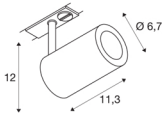

ENOLA_B TRACK SPOT

QPAR51 white, 50W, incl. 1-circuit adapter

TECHNICAL DATA

Item no.:	1002111
Socket	GU10
Lamp	QPAR51
Number of sockets	1
Lamps included	No
Primary nominal voltage	220-240V ~50/60Hz mA/V
Tilt range	90 °
Horizontal rotation range	350 °
Length	11.3 cm
Height	12 cm
Diameter	6.7 cm
Net weight	0.369 kg
Gross weight	0.489 kg
IP Code	IP 20
Safety class	I
Assembly	Surface
Assembly details	Track Ceiling, Track Wall
Wattage	50 W
Color	white
Maximum ambient temperature	40 °C
BIG WHITE Page	480