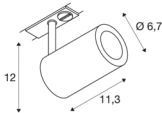

ENOLA_B TRACK SPOT

QPAR51 silver-grey 50W, incl. 1-circuit adapter

TECHNICAL DATA

Item no.:	1002113
Socket	GU10
Lamp	QPAR51
Number of sockets	1
Lamps included	No
Primary nominal voltage	220-240V ~50/60Hz mA/V
Tilt range	90 °
Horizontal rotation range	350 °
Length	11.3 cm
Height	12 cm
Diameter	6.7 cm
Net weight	0.369 kg
Gross weight	0.462 kg
IP Code	IP 20
Safety class	I
Assembly	Surface
Assembly details	Track Ceiling, Track Wall
Wattage	50 W
Color	grey
Maximum ambient temperature	40 °C
BIG WHITE Page	480