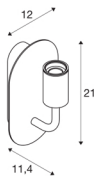

FITU WL

Indoor surface-mounted wall light, E27, black, max. 24W

TECHNICAL DATA

Item no.:	1002148
Socket	E27
Number of sockets	1
Primary nominal voltage	220-240V ~50/60Hz mA/V
Width	12 cm
Height	21 cm
Depth	11.4 cm
Net weight	0.834 kg
Gross weight	1.059 kg
IP Code	IP 20
Safety class	I
Assembly	Surface
Assembly details	Wall
Wattage	24 W
Color	black
Maximum ambient temperature	30 °C
BIG WHITE Page	214