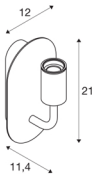

FITU FL

indoor floor stand, E27, soft gold, max. 24W

TECHNICAL DATA

Item no.:	1002149
Socket	E27
Number of sockets	1
Primary nominal voltage	220-240V ~50/60Hz mA/V
Width	12 cm
Height	21 cm
Depth	11.4 cm
Net weight	0.837 kg
Gross weight	1.065 kg
IP Code	IP 20
Safety class	I
Assembly	Surface
Assembly details	Wall
Wattage	24 W
Color	gold
Maximum ambient temperature	30 °C
BIG WHITE Page	214