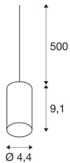

FITU PD

indoor pendant, E27, soft gold, max. 60W, 5m

The FITU pendant with an open cable end can be combined with any colour variant of our FITU ceiling canopies. With its built-in E27 socket, the luminaire is suitable for both LED and energy-saving lamps. Pendant length is 500 cm and can be shortened depending on installation needs. Supplied ready for direct connection to 230V mains supply.

TECHNICAL DATA

Item no.:	1002168
Socket	E27
Number of sockets	1
Primary nominal voltage	220-240V ~50/60Hz mA/V
Pendant length	500 cm
Height	9,1 cm
Diameter	4,4 cm
Net weight	0.34 kg
Gross weight	0.388 kg
IP Code	IP 20
Safety class	II
Assembly	Surface
Assembly details	Ceiling with Acc.
Wattage	60 W
Color	gold
Maximum ambient temperature	30 °C
BIG WHITE Page	150