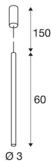

HELIA 30 PD

LED indoor pendant, soft gold, 3000K, surface-mounted version

TECHNICAL DATA

Item no.:	1002172
Primary nominal voltage	220-240V ~50/60Hz mA/V
Secondary power / secondary voltage	500mA
Length	60 cm
Pendant length	150 cm
Diameter	3 cm
Net weight	0.81 kg
Gross weight	1.095 kg
IP Code	IP 20
Safety class	I
Assembly	Surface
Assembly details	Ceiling
Dimmable	Yes
Dimming technology	trailing edge
Wattage	9.2 W
Lumen	620 lm
Colour temperature	3000 Kelvin
Beam angle	40 °
Color	gold
CRI	90
LXXBXX data	L70B50
Minimum ambient temperature	-20 °C