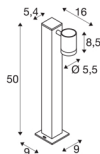

## HELIA Single Pole

LED outdoor floor stand, anthracite, IP55 3000K

The puristic HELIA path light and floor stand is made of aluminium and fitted with one lamp head. The luminaire is equipped with a warm-white 240V LED. The light, which comes in anthracite, is connected directly to the 230V mains supply. Thanks to its IP55 protection class, the luminaire is suitable for outdoor use. This luminaire contains dimmable LED lamps. The HELIA series also contains pendants, wall lights and display spotlights as such it can be used universally.

## TECHNICAL DATA

Item no.:	1002198
Number of different light outlets	1
Primary nominal voltage	220-240V ~50/60Hz mA/V
Secondary power / secondary voltage	500mA
Length	16 cm
Width	9 cm
Height	50 cm
Net weight	1.228 kg
Gross weight	1.846 kg
IP Code	IP 55
Safety class	I
Impact resistance class	IK04
Assembly	Surface
Assembly details	Ground
Wattage	6.5 W
Lumen	440 lm
Colour temperature	3000 Kelvin
Beam angle	35 °
Color	anthracite
CRI	80
LXXBXX data	L70B50
Minimum ambient temperature	-20 °C