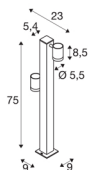

HELIA Double Pole

LED outdoor floor stand, anthracite, IP55 3000K

The puristic HELIA path light and floor stand is made of aluminium and fitted with one lamp head. The luminaire is fitted with two high-voltage, warm-white LEDs. The light, which comes in anthracite, is connected directly to the 230V mains supply. Thanks to its IP55 protection class, the luminaire is suitable for outdoor use. This luminaire contains dimmable LED lamps. The HELIA series also contains pendants, wall lights and display spotlights as such it can be used universally.

TECHNICAL DATA

Item no.:	1002200
Number of different light outlets	2
Primary nominal voltage	220-240V ~50/60Hz mA/V
Secondary power / secondary voltage	500mA
Length	23 cm
Width	9 cm
Height	75 cm
Net weight	1.822 kg
Gross weight	2.994 kg
IP Code	IP 55
Safety class	I
Impact resistance class	IK04
Assembly	Surface
Assembly details	Ground
Wattage	13 W
Lumen	880 lm
Colour temperature	3000 Kelvin
Beam angle	35 °
Color	anthracite
CRI	80
LXXBXX data	L70B50
Minimum ambient temperature	-20 °C