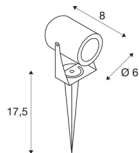

LED SPIKE

LED outdoor ground spike luminaire, anthracite, IP55, 3000K, 40°

TECHNICAL DATA

Item no.:	1002201
Primary nominal voltage	100-240V ~50/60Hz mA/V
Secondary power / secondary voltage	240mA
Length	8 cm
Length of earth spike	17.2 cm
Height	10 cm
Diameter	6 cm
Net weight	0.54 kg
Gross weight	0.605 kg
IP Code	IP 55
Safety class	I
Impact resistance class	IK06
Impact resistance	1 Joule
Assembly	Mobile
Wattage	6 W
Lumen	400 lm
Colour temperature	3000 Kelvin
Beam angle	40 °
Color	anthracite
CRI	80
LXXBXX data	L70B50
Minimum ambient temperature	0 °C