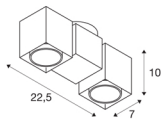

## ALTRADICE CL

Indoor surface-mounted wall and ceiling light, double, QPAR51, black

The cube-shaped ceiling light ALTRA DICE from aluminium and steel is equipped with two lamp heads with one unilateral cut each in order to host the high-voltage halogen lamps. Optionally available with a white, black or silver-grey housing, the rotating and swivelling surface-mounted spotlight for holding 240V type GU10 halogen lamps, is ready for direct connection to a 230V mains power supply.

### TECHNICAL DATA

Item no.:	1002215
Socket	GU10
Lamp	QPAR51
Number of sockets	2
Lamps included	No
Primary nominal voltage	220-240V ~50/60Hz mA/V
Tilt range	180 °
Horizontal rotation range	350 °
Length	22.5 cm
Width	7 cm
Height	9 cm
Net weight	0.788 kg
Gross weight	0.95 kg
IP Code	IP 20
Safety class	I
Assembly	Surface
Assembly details	Ceiling,Wall
Wattage	50 W
Color	black
Maximum ambient temperature	25 °C
BIG WHITE Page	308