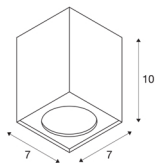

ALTRADICE CL

Indoor surface-mounted wall and ceiling light, QPAR-51, black

The cube-shaped ceiling light ALTRA DICE from aluminium and steel has a unilateral cut in order to host the 240V halogen lamp. Optionally available with a white, black or silver-grey housing, ALTRA DICE is ready for direct connection to a 230V mains power supply.

TECHNICAL DATA

Item no.:	1002216
Socket	GU10
Lamp	QPAR51
Number of sockets	1
Lamps included	No
Primary nominal voltage	220-240V ~50/60Hz mA/V
Length	7 cm
Width	7 cm
Height	10 cm
Net weight	0.315 kg
Gross weight	0.389 kg
IP Code	IP 20
Safety class	I
Assembly	Surface
Assembly details	Ceiling
Wattage	35 W
Color	black
Maximum ambient temperature	25 °C
BIG WHITE Page	274