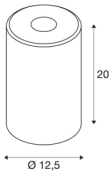

## FENDA glass shade

white

FENDA glass cylinder, 12.5 cm in diameter and 20 cm high, white.

### TECHNICAL DATA

Item no.:	1002217
Height	20 cm
Diameter	12.5 cm
Net weight	0.402 kg
Gross weight	0.621 kg
IP Code	IP 20
Assembly	Mobile
Color	white
BIG WHITE Page	154