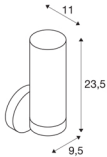

WL 105 wall light

chrome, double glass, 1xE14

The 240V wall light WL 105 is made from chrome-plated aluminium with steel and glass elements and is equipped with an additional frosted glass cylinder. Prepared for holding energy-saving or LED lamps of type E14, the WL 105 wall light is ready for direct connection to the 230V mains supply. Rated IP44, the wall light can also be used outdoors or in damp areas.

TECHNICAL DATA

Item no.:	1002228
Socket	E14
Number of sockets	1
Primary nominal voltage	220-240V ~50/60Hz mA/V
Width	9.5 cm
Height	23.5 cm
Depth	11 cm
Net weight	0.731 kg
Gross weight	1.065 kg
IP Code	IP 44
Safety class	I
Assembly	Surface
Assembly details	Wall
Wattage	40 W
Color	chrome
BIG WHITE Page	237