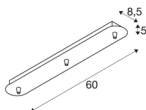

FITU triple canopy

long, soft gold

The long FITU ceiling plate is available in various colour variants with three or five outlets, and can be combined with any FITU E27 pendants. Delivered with corresponding strain relief.

TECHNICAL DATA

Item no.:	1002264
Nominal voltage	230V ~50Hz V
Length	60 cm
Width	8,5 cm
Height	5 cm
Net weight	1.052 kg
Gross weight	1.377 kg
IP Code	IP 20
Safety class	I
Assembly	Surface
Assembly details	Ceiling
Color	gold
BIG WHITE Page	151