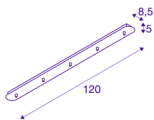

FITU five-way canopy

long, soft gold

The long FITU ceiling plate is available in various colour variants with three or five outlets, and can be combined with any FITU E27 pendants. Delivered with corresponding strain relief.

TECHNICAL DATA

Item no.:	1002265
Nominal voltage	230V ~50Hz V
Length	120 cm
Width	8.5 cm
Height	5 cm
Net weight	2.039 kg
Gross weight	2.677 kg
IP Code	IP 20
Safety class	I
Assembly	Surface
Assembly details	Ceiling
Color	gold
BIG WHITE Page	151