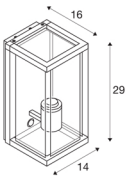

QUADRULO SENSOR WL

E27 outdoor surface-mounted wall light, anthracite, including sensor

An aluminium wall light from the QUADRULO range with a clear illuminated area. Thanks to its high IP rating, this light is suitable for use outdoors and comes with or without a motion sensor. The light connects directly to the 230V mains power supply.

TECHNICAL DATA

Item no.:	1002402
Socket	E27
Number of sockets	1
Primary nominal voltage	220-240V ~50/60Hz mA/V
Width	14 cm
Height	29 cm
Depth	16 cm
Net weight	2.256 kg
Gross weight	2.871 kg
IP Code	IP 44
Safety class	I
Assembly	Surface
Assembly details	Wall
Wattage	15 W
Color	anthracite
Minimum ambient temperature	-10 °C
Maximum ambient temperature	40 °C
BIG WHITE Page	629