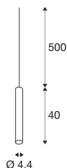

## FITU PD E27

indoor pendant, white, 5m cable with open cable end

The narrow version of the FITU pendant with open cable ends can be combined with FITU ceiling canopies in any colour variant. With its built-in E27 socket, the luminaire is suitable for both LED and energy-saving lamps. Pendant length is 500 cm and can be shortened depending on installation needs. Supplied ready for direct connection to 230V mains supply.

### TECHNICAL DATA

|                             |                        |
|-----------------------------|------------------------|
| Item no.:                   | 1002562                |
| Socket                      | E27                    |
| Number of sockets           | 1                      |
| Primary nominal voltage     | 220-240V ~50/60Hz mA/V |
| Pendant length              | 500 cm                 |
| Height                      | 40 cm                  |
| Diameter                    | 4.4 cm                 |
| Net weight                  | 0.667 kg               |
| Gross weight                | 0.884 kg               |
| IP Code                     | IP 20                  |
| Safety class                | II                     |
| Assembly                    | Surface                |
| Assembly details            | Ceiling with Acc.      |
| Wattage                     | 60 W                   |
| Color                       | white                  |
| Maximum ambient temperature | 30 °C                  |
| BIG WHITE Page              | 150                    |