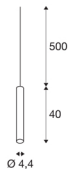

FITU PD E27

indoor pendant, brushed aluminium, 5m cable with open cable end

The narrow version of the FITU pendant with open cable ends can be combined with FITU ceiling canopies in any colour variant. With its built-in E27 socket, the luminaire is suitable for both LED and energy-saving lamps. Pendant length is 500 cm and can be shortened depending on installation needs. Supplied ready for direct connection to 230V mains supply.

TECHNICAL DATA

Item no.:	1002563
Socket	E27
Number of sockets	1
Primary nominal voltage	220-240V ~50/60Hz mA/V
Pendant length	500 cm
Height	40 cm
Diameter	4.4 cm
Net weight	0.67 kg
Gross weight	0.871 kg
IP Code	IP 20
Safety class	II
Assembly	Surface
Assembly details	Ceiling with Acc.
Wattage	60 W
Color	aluminium
Maximum ambient temperature	30 °C
BIG WHITE Page	150