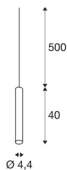

FITU PD E27

indoor pendant, brass, 5m cable with open cable end

The narrow version of the FITU pendant with open cable ends can be combined with FITU ceiling canopies in any colour variant. With its built-in E27 socket, the luminaire is suitable for both LED and energy-saving lamps. Pendant length is 500 cm and can be shortened depending on installation needs. Supplied ready for direct connection to 230V mains supply.

TECHNICAL DATA

Item no.:	1002564
Socket	E27
Number of sockets	1
Primary nominal voltage	220-240V ~50/60Hz mA/V
Pendant length	500 cm
Height	40 cm
Diameter	4.4 cm
Net weight	0.669 kg
Gross weight	0.876 kg
IP Code	IP 20
Safety class	II
Assembly	Surface
Assembly details	Ceiling with Acc.
Wattage	60 W
Color	gold
Maximum ambient temperature	30 °C
BIG WHITE Page	150