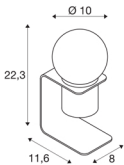

TECHNICAL DATA

Item no.:	1002583
Primary nominal voltage	5V mAV
Length	11.6 cm
Width	10 cm
Height	22.3 cm
Net weight	0.494 kg
Gross weight	0.723 kg
IP Code	IP 20
Safety class	III
Assembly	Mobile
Dimmable	Yes
Dimming technology	Switch Dimmable
Wattage	1.6 W
Lumen	90 lm
Colour temperature	2700 Kelvin
Color	black
CRI	80
LXXBXX data	L70B50
Minimum ambient temperature	0 °C
Maximum ambient temperature	40 °C
BIG WHITE Page	112