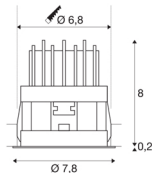

HORN MAGNA

LED outdoor recessed ceiling light, black/gold, 3000K, 25°

The HORN MAGNA rigid LED recessed spot is made from aluminium and is an LED light solution for applications where point accent lighting and a low installation depth are required. The warm-white power LED provides the required illumination strength. To operate, the spot needs a suitable constant current driver rated at 500mA. This luminaire contains built-in LED lamps.

TECHNICAL DATA

Item no.:	1002594
Secondary power / secondary voltage	500mA
Height	8.2 cm
Diameter	7.8 cm
Installation diameter	6.8 cm
Installation depth	9 cm
Net weight	0.152 kg
Gross weight	0.215 kg
IP Code	IP 20
Safety class	III
Assembly	Recessed
Assembly details	Ceiling, Wall
Lumen	570 lm
Colour temperature	3000 Kelvin
Beam angle	25 °
Color	black
CRI	80
LXXBXX data	L70B50
Minimum ambient temperature	-25 °C
Maximum ambient temperature	30 °C
BIG WHITE Page	375