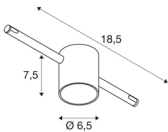

TECHNICAL DATA

Item no.:	1002688
Primary nominal voltage	12V ~50Hz mA/V
Length	18.5 cm
Height	7.5 cm
Diameter	6.5 cm
Net weight	0.265 kg
Gross weight	0.361 kg
IP Code	IP 20
Safety class	III
Assembly	Surface
Assembly details	Ceiling with Acc.
Lumen	410 lm
Colour temperature	2700 Kelvin
Beam angle	120 °
Color	black
CRI	80
LXXBXX data	L70B50
Maximum ambient temperature	35 °C
BIG WHITE Page	506