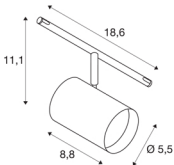

TECHNICAL DATA

Item no.:	1002696
Primary nominal voltage	12V ~50Hz mA/V
Length	8.8 cm
Width	18.6 cm
Height	11.1 cm
Diameter	5.5 cm
Net weight	0.355 kg
Gross weight	0.541 kg
IP Code	IP 20
Safety class	III
Assembly	Surface
Assembly details	Ceiling with Acc.
Wattage	8.5 W
Lumen	450 lm
Colour temperature	2700 Kelvin
Beam angle	36 °
Color	chrome
CRI	80
LXXBXX data	L70B50
Maximum ambient temperature	35 °C
BIG WHITE Page	506