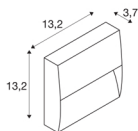

## TECHNICAL DATA

Item no.:	1002869
Primary nominal voltage	100-240V ~50/60Hz mA/V
Secondary power / secondary voltage	500mA
Width	13.2 cm
Height	13.2 cm
Depth	3.7 cm
Net weight	0.461 kg
Gross weight	0.551 kg
IP Code	IP 65
Safety class	I
Assembly	Surface
Assembly details	Wall
Wattage	4.3 W
Lumen	160 lm
Colour temperature	3000/4000 Kelvin
Color	anthracite
CRI	80
LXXBXX data	L70B50
Minimum ambient temperature	-20 °C
Maximum ambient temperature	40 °C
BIG WHITE Page	648