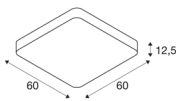

MEDO 60 SQUARE DALI

Indoor LED recessed ceiling light, white, 3000K

TECHNICAL DATA

Item no.:	1002882
Primary nominal voltage	220-240V ~50/60Hz mA/V
Secondary power / secondary voltage	1000mA
Length	60 cm
Width	60 cm
Height	12.5 cm
Net weight	6.308 kg
Gross weight	7.894 kg
IP Code	IP 20
Safety class	I
Assembly	Surface
Assembly details	Ceiling,Ceiling with Acc.
Dimmable	Yes
Dimming technology	DALI
Wattage	39 W
Lumen	3800 lm
Colour temperature	3000 Kelvin
Beam angle	105 °
Color	white
CRI	80
UGR ≤	22
LXXBXX data	L70B50