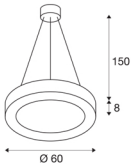

MEDO RING 60 DALI

Indoor LED pendant, white, 3000K

TECHNICAL DATA

Item no.:	1002891
Number of different light outlets	1
Primary nominal voltage	220-240V ~50/60Hz mA/V
Secondary power / secondary voltage	700mA
Pendant length	150 cm
Height	8 cm
Diameter	60 cm
Net weight	5.032 kg
Gross weight	6.282 kg
IP Code	IP 20
Safety class	I
Assembly	Surface
Assembly details	Ceiling
Dimmable	Yes
Dimming technology	DALI
Wattage	34 W
Lumen	2095 lm
Colour temperature	3000 Kelvin
Beam angle	105 °
Color	white
CRI	80
UGR ≤	22