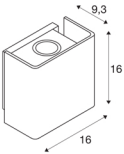

MANA OUT

Outdoor recessed wall light, anthracite, 3000K, IP65, dimmable

TECHNICAL DATA

Item no.:	1002900
Primary nominal voltage	220-240V ~50/60Hz mA/V
Secondary power / secondary voltage	500mA
Length	16 cm
Width	16 cm
Height	9.3 cm
Net weight	1.486 kg
Gross weight	1.95 kg
IP Code	IP 65
Safety class	I
Impact resistance class	IK02
Impact resistance	0,2 Joule
Assembly	Surface
Assembly details	Wall
Dimmable	Yes
Dimming technology	trailing edge
Wattage	11 W
Lumen	650 lm
Colour temperature	3000 Kelvin
Beam angle	60 °
Color	anthracite
CRI	80