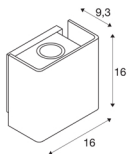

MANA OUT

Outdoor recessed wall light, rust, 3000K, IP65, dimmable

TECHNICAL DATA

Item no.:	1002902
Primary nominal voltage	220-240V ~50/60Hz mA/V
Secondary power / secondary voltage	500mA
Length	16 cm
Width	16 cm
Height	9.3 cm
Net weight	2.638 kg
Gross weight	3.095 kg
IP Code	IP 65
Safety class	I
Impact resistance class	IK02
Impact resistance	0,2 Joule
Assembly	Surface
Assembly details	Wall
Dimmable	Yes
Dimming technology	trailing edge
Wattage	11 W
Lumen	650 lm
Colour temperature	3000 Kelvin
Beam angle	60 °
Color	rust
CRI	80