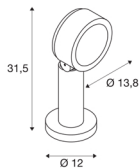

ESKINA Pole

Outdoor floor stand, anthracite, 3000/4000K, IP65, dimmable

TECHNICAL DATA

Item no.:	1002906
Primary nominal voltage	220-240V ~50/60Hz mA/V
Secondary power / secondary voltage	350mA
Height	31.5 cm
Diameter	13.8 cm
Net weight	1.542 kg
Gross weight	1.815 kg
IP Code	IP 65
Safety class	I
Impact resistance class	IK04
Impact resistance	0,5 Joule
Assembly	Surface
Assembly details	Ground
Dimmable	Yes
Dimming technology	trailing edge
Wattage	14.5 W
Lumen	1000 lm
Colour temperature	3000/4000 Kelvin
Beam angle	95 °
Color	anthracite
CRI	80
LXXBXX data	L70B50