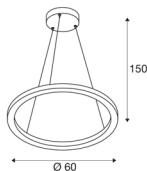

ONE 60 DALI

Indoor LED pendant, black, 3000/4000K

TECHNICAL DATA

Item no.:	1002909
Primary nominal voltage	220-240V ~50/60Hz mA/V
Secondary power / secondary voltage	600mA
Pendant length	300 cm
Height	3 cm
Diameter	60 cm
Net weight	1.833 kg
Gross weight	3.651 kg
IP Code	IP 20
Safety class	I
Assembly	Surface
Assembly details	Ceiling
Dimmable	Yes
Dimming technology	DALI
Wattage	24 W
Lumen	1550 lm
Colour temperature	3000/4000 Kelvin
Color	black
CRI	90
LXXBXX data	L70B50
Minimum ambient temperature	-20 °C
Maximum ambient temperature	50 °C