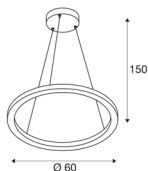

ONE 60 DALI

Indoor LED pendant, white, 3000/4000K

TECHNICAL DATA

Item no.:	1002910
Primary nominal voltage	220-240V ~50/60Hz mA/V
Secondary power / secondary voltage	600mA
Pendant length	300 cm
Height	3 cm
Diameter	60 cm
Net weight	1.888 kg
Gross weight	3.772 kg
IP Code	IP 20
Safety class	I
Assembly	Surface
Assembly details	Ceiling
Dimmable	Yes
Dimming technology	DALI
Wattage	24 W
Lumen	1550 lm
Colour temperature	3000/4000 Kelvin
Color	white
CRI	90
LXXBXX data	L70B50
Minimum ambient temperature	-20 °C
Maximum ambient temperature	50 °C