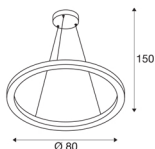

ONE 80 DALI

Indoor LED pendant, black, 3000/4000K

TECHNICAL DATA

Item no.:	1002911
Primary nominal voltage	220-240V ~50/60Hz mA/V
Secondary power / secondary voltage	800mA
Pendant length	300 cm
Height	3 cm
Diameter	80 cm
Net weight	2.172 kg
Gross weight	4.906 kg
IP Code	IP 20
Safety class	I
Assembly	Surface
Assembly details	Ceiling
Dimmable	Yes
Dimming technology	DALI
Wattage	32 W
Lumen	2140 lm
Colour temperature	3000/4000 Kelvin
Color	black
CRI	90
LXXBXX data	L70B50
Minimum ambient temperature	-20 °C
Maximum ambient temperature	50 °C