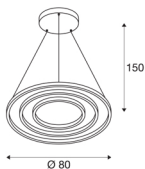

ONE TRIPLE DALI

Indoor LED pendant, black, 3000/4000K

TECHNICAL DATA

Item no.:	1002913
Primary nominal voltage	220-240V ~50/60Hz mA/V
Secondary power / secondary voltage	1700mA
Pendant length	300 cm
Height	3 cm
Diameter	80 cm
Net weight	4.601 kg
Gross weight	7.448 kg
IP Code	IP 20
Safety class	I
Assembly	Surface
Assembly details	Ceiling
Dimmable	Yes
Dimming technology	DALI
Wattage	64 W
Lumen	4200 lm
Colour temperature	3000/4000 Kelvin
Color	black
CRI	90
LXXBXX data	L70B50
Minimum ambient temperature	-25 °C
Maximum ambient temperature	50 °C