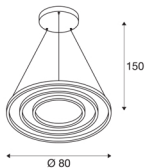

TECHNICAL DATA

Item no.:	1002914
Primary nominal voltage	220-240V ~50/60Hz mA/V
Secondary power / secondary voltage	1700mA
Pendant length	300 cm
Height	3 cm
Diameter	80 cm
Net weight	4.635 kg
Gross weight	7.181 kg
IP Code	IP 20
Safety class	I
Assembly	Surface
Assembly details	Ceiling
Dimmable	Yes
Dimming technology	DALI
Wattage	64 W
Lumen	4200 lm
Colour temperature	3000/4000 Kelvin
Color	white
CRI	90
LXXBXX data	L70B50
Minimum ambient temperature	-25 °C
Maximum ambient temperature	50 °C