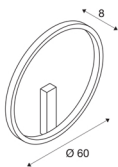

ONE 60 DALI

Indoor LED wall-mounted light, white, 3000/4000K

TECHNICAL DATA

Item no.:	1002919
Primary nominal voltage	220-240V ~50/60Hz mA/V
Secondary power / secondary voltage	600mA
Diameter	60 cm
Depth	8 cm
Net weight	1.618 kg
Gross weight	3.24 kg
IP Code	IP 20
Safety class	I
Assembly	Surface
Assembly details	Ceiling,Wall
Dimmable	Yes
Dimming technology	DALI
Wattage	24 W
Lumen	1430 lm
Colour temperature	3000/4000 Kelvin
Color	white
CRI	90
LXXBXX data	L70B50
Minimum ambient temperature	-20 °C
Maximum ambient temperature	50 °C
BIG WHITE Page	771