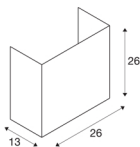

## TECHNICAL DATA

Item no.:	1002942
Socket	E27
Number of sockets	1
Primary nominal voltage	220-240V ~50/60Hz mA/V
Length	26 cm
Height	26 cm
Depth	13 cm
Net weight	0.697 kg
Gross weight	1.106 kg
IP Code	IP 20
Safety class	I
Assembly	Surface
Assembly details	Wall
Wattage	40 W
Color	black
Maximum ambient temperature	40 °C
BIG WHITE Page	221