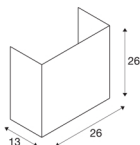

## TECHNICAL DATA

Item no.:	1002943
Socket	E27
Number of sockets	1
Primary nominal voltage	220-240V ~50/60Hz mA/V
Length	26 cm
Height	26 cm
Depth	13 cm
Net weight	0.692 kg
Gross weight	1.104 kg
IP Code	IP 20
Safety class	I
Assembly	Surface
Assembly details	Wall
Wattage	40 W
Color	white
Maximum ambient temperature	40 °C
BIG WHITE Page	221